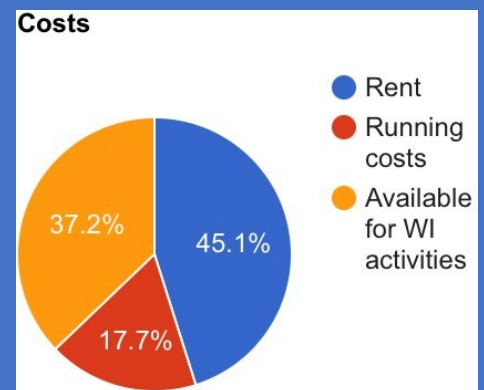

Spend a day out visiting Sunbury its walled garden, embroidery gallery and cafe

SUBS / ACTION UPDATE – Many thanks to everyone who has renewed their subs for the coming year, it's great to see such a high renewal rate amongst existing members. If you haven't already paid, please do so as soon as possible & if you need any help / information, please do not hesitate to get in touch. Please email us if you are not renewing

Over time we have had a number of new members to our club, so we thought it a good opportunity to explain/refresh all our memories, on how/where our subs are spent.

The £46 subs we pay annually is not all for Sunbury Village WI – it is distributed to pay the federation, NFWI membership and of course – ourselves – Sunbury Village WI. The breakdown of how our subs is distributed, is indicated below...

Total Subscription	Sunbury Village WI share	Federation share	NFWI share
£46.00	£22.60	£10.80	£12.60

The £22.60 that 'we - Sunbury Village WI' keep, is then spent as indicated in the pie-chart to the right. We will discuss this in more detail at April's meeting.